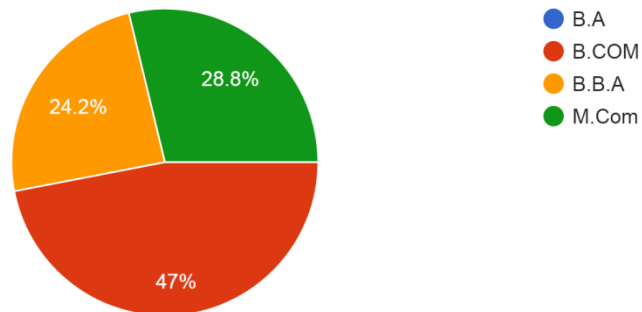

# BNM DEGREE COLLEGE STAGE BANGALORE -560070

BSK II

Reaccredited By NAAC with "B" Grade

Student Satisfaction Survey 2018-19

Students Feed Back Form B.Com/ B.B.A/M.Com

Course

132 responses

Semester