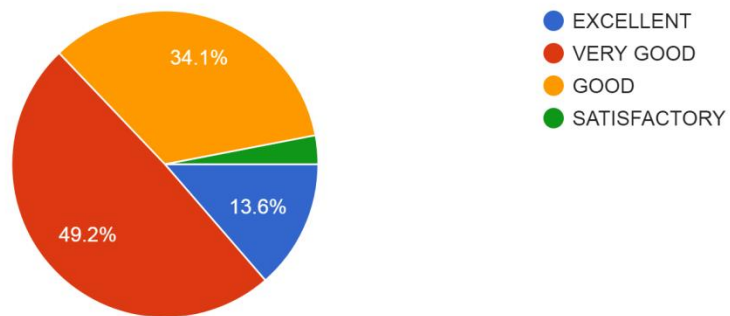

132 responses

1. Personal Level Guidance is given By the teachers is ?

130 responses

2. How well were the teachers able to communicate?

132 responses

3. How was the cooperation from the administrative Staff of the college ?