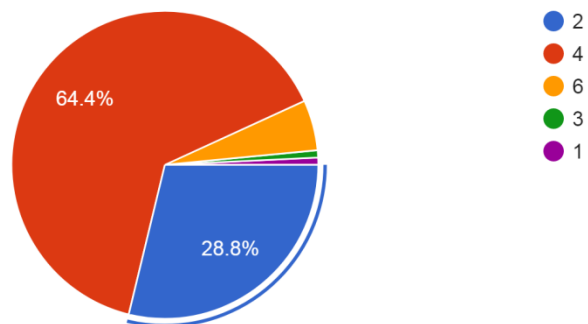

Semester

132 responses