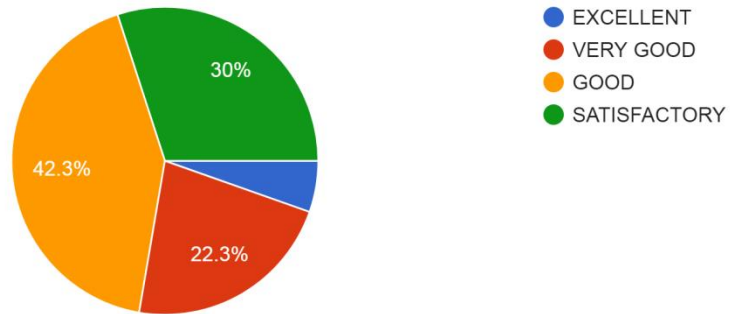

4. How was the library facilities provided by the college?

130 responses