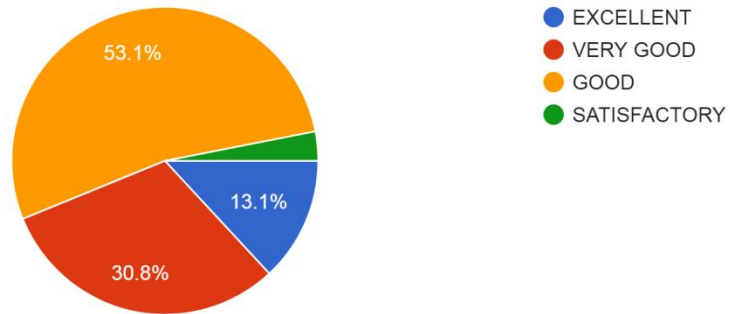

1. Personal Level Guidance is given By the teachers is ?

130 responses