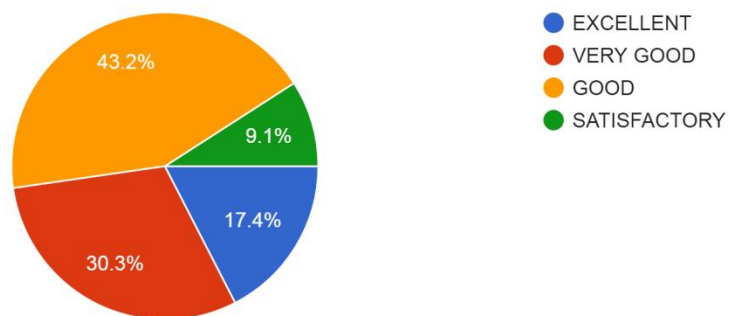

3. How was the cooperation from the administrative Staff of the college ?

132 responses